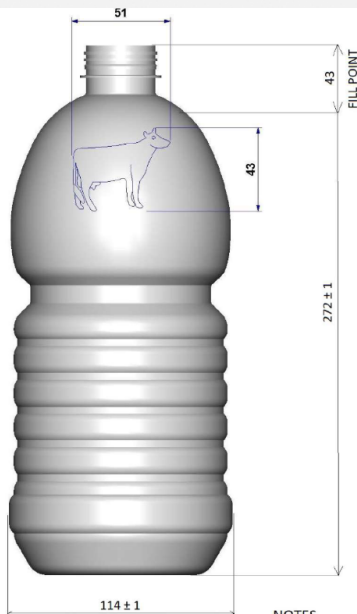

Milk 2000

General info

Item no. (SKU):	
Family / Range:	Milk
Capacity:	2000ml
Neck:	38mm 3-Start
Weight:	39
Shape:	Round
Material:	PET
Colour:	All Colours Available
Print Areas:	
Country of Origin:	Lithuania

Packaging Info

Packed in Boxes

Box Dimensions (mm):	594 x 394 x 448
Quantity per box (pcs):	
Boxes per pallet (pcs):	
Quantity per pallet (pcs):	
Net weight (kg):	
Gross weight (kg):	
Pallet height (mm):	2400

Packed in PE bags on trays (Full pallet)

Tray dimensions (mm):	1200 x 800 x 50
Quantity per tray (pcs):	80
Quantity per PE bag (pcs):	
PE bags per tray (pcs):	
Trays per pallet (pcs):	8
Quantity per pallet (pcs):	640
Net weight (kg):	25
Gross weight (kg):	40
Pallet height (mm):	2400